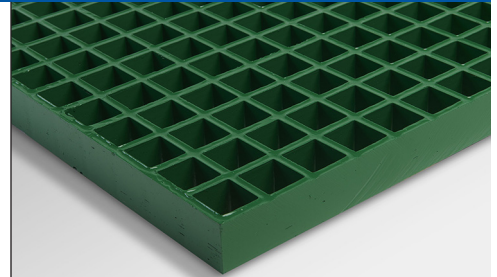

GRATING PACIFIC

MOLDED FIBERGLASS GRATING SIZES & OPTIONS

1" Deep 1-1/2" Square Mesh

LOAD BAR WIDTH 1/4" ±
 LOAD BAR CENTERS 1-1/2"
 CROSS BAR CENTERS 1-1/2"
 OPEN AREA 70%
 WEIGHT/SQ. FT. 2.5 LBS.

Depth	Mesh	Panel Size	Weight	Resins	Colors
1"	1-1/2" Square	3' x 10'	75#	Corvex, VI-Corr, FGI-AM	Green, Yellow, Dark Gray, Light Gray, Orange
1"	1-1/2" Square	4' x 8'	80#		
1"	1-1/2" Square	4' x 12'	120#		

1" Deep 1" x 4" Rectangular Mesh

LOAD BAR WIDTH 1/4" ±
 LOAD BAR CENTERS 1"
 CROSS BAR CENTERS 4"
 OPEN AREA 69%
 WEIGHT/SQ. FT. 2.5 LBS.

Depth	Mesh	Panel Size	Weight	Resins	Colors
1"	1" x 4" Rect.	10' x 3'	75#	Corvex, VI-Corr, FGI-AM	Green, Yellow, Dark Gray, Light Gray, Orange
1"	1" x 4" Rect.	8' x 4'	80#		

1-1/2" Deep 1-1/2" Square Mesh

LOAD BAR WIDTH 1/4" ±
 LOAD BAR CENTERS 1-1/2"
 CROSS BAR CENTERS 1-1/2"
 OPEN AREA 70%
 WEIGHT/SQ. FT. 3.75 LBS.

Depth	Mesh	Panel Size	Weight	Resins	Colors
1-1/2"	1-1/2" Square	3' x 10'	113#	Corvex, VI-Corr, FGI-AM	Green, Yellow, Dark Gray, Light Gray, Orange
1-1/2"	1-1/2" Square	4' x 8'	120#		
1-1/2"	1-1/2" Square	5' x 10'	188#		
1-1/2"	1-1/2" Square	4' x 12'	180#		

GRATING PACIFIC

MOLDED FIBERGLASS GRATING SIZES & OPTIONS

2" Deep 2" Square Mesh

LOAD BAR WIDTH 1/4" ±
LOAD BAR CENTERS 2"
CROSS BAR CENTERS 2"
OPEN AREA 72%
WEIGHT/SQ. FT. 4.0 LBS.

Depth	Mesh	Panel Size	Weight	Resins	Colors
2"	2" Square	4' x 12'	192#	Corvex	Green, Yellow, Dark Gray, Light Gray, Orange