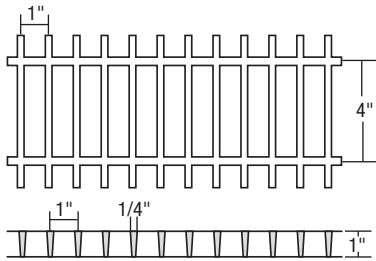

GRATING PACIFIC

MOLDED FIBERGLASS GRATING SIZES & OPTIONS

1" Deep 1-1/2" Square Mesh

LOAD BAR WIDTH 1/4" ±
 LOAD BAR CENTERS 1-1/2"
 CROSS BAR CENTERS 1-1/2"
 OPEN AREA 70%
 WEIGHT/SQ. FT. 2.5 LBS.

Depth	Mesh	Panel Size	Weight	Resins	Colors
1"	1-1/2" Square	3' x 10'	75#	Corvex, VI-Corr, FGI-AM	Green, Yellow, Dark Gray, Light Gray, Orange
1"	1-1/2" Square	4' x 8'	80#		
1"	1-1/2" Square	4' x 12'	120#		

1" Deep 1" x 4" Rectangular Mesh

LOAD BAR WIDTH 1/4" ±
 LOAD BAR CENTERS 1"
 CROSS BAR CENTERS 4"
 OPEN AREA 69%
 WEIGHT/SQ. FT. 2.5 LBS.

Depth	Mesh	Panel Size	Weight	Resins	Colors
1"	1" x 4" Rect.	10' x 3'	75#	Corvex, VI-Corr, FGI-AM	Green, Yellow, Dark Gray, Light Gray, Orange
1"	1" x 4" Rect.	8' x 4'	80#		

1-1/2" Deep 1-1/2" Square Mesh

LOAD BAR WIDTH 1/4" ±
 LOAD BAR CENTERS 1-1/2"
 CROSS BAR CENTERS 1-1/2"
 OPEN AREA 70%
 WEIGHT/SQ. FT. 3.75 LBS.

Depth	Mesh	Panel Size	Weight	Resins	Colors
1-1/2"	1-1/2" Square	3' x 10'	113#	Corvex, VI-Corr, FGI-AM	Green, Yellow, Dark Gray, Light Gray, Orange
1-1/2"	1-1/2" Square	4' x 8'	120#		
1-1/2"	1-1/2" Square	5' x 10'	188#		
1-1/2"	1-1/2" Square	4' x 12'	180#		

LOAD BAR WIDTH 1/4" ±
LOAD BAR CENTERS 3/4"
CROSS BAR CENTERS 4"
OPEN AREA 62%
WEIGHT/SQ. FT. 3.0 LBS.

Depth	Mesh	Panel Size	Weight	Resins	Colors
1"	3/4" x 4"	4' x 8' 4' x 10' 4' x 12'	144#	Corvex	Light Gray Dark Gray