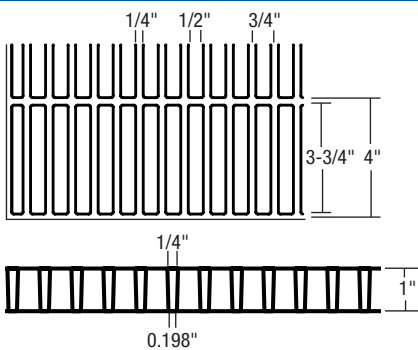

1-1/2" Deep 1-1/2" Square Mesh

LOAD BAR WIDTH 1/4" ±
 LOAD BAR CENTERS 1-1/2"
 CROSS BAR CENTERS 1-1/2"
 OPEN AREA 70%
 WEIGHT/SQ. FT. 3.75 LBS.

Depth	Mesh	Panel Size	Weight	Resins	Colors
1-1/2"	1-1/2" Square	3' x 10'	113#	Corvex, VI-Corr, FGI-AM	Green, Yellow, Dark Gray, Light Gray, Orange
1-1/2"	1-1/2" Square	4' x 8'	120#		
1-1/2"	1-1/2" Square	5' x 10'	188#		
1-1/2"	1-1/2" Square	4' x 12'	180#		

GRATING PACIFIC

MOLDED FIBERGLASS GRATING SIZES & OPTIONS

2" Deep 2" Square Mesh

LOAD BAR WIDTH 1/4" ±
LOAD BAR CENTERS 2"
CROSS BAR CENTERS 2"
OPEN AREA 72%
WEIGHT/SQ. FT. 4.0 LBS.

Depth	Mesh	Panel Size	Weight	Resins	Colors
2"	2" Square	4' x 12'	192#	Corvex	Green, Yellow, Dark Gray, Light Gray, Orange

Micro-Mesh® - 3/4" Square Mesh

Depth	Mesh	Panel Size	Weight	Resins	Colors
1"	3/4" Square	4' x 12'	139#	Corvex	Light Gray
1-1/2"	3/4" Square	4' x 12'	216#		

ECOGRATE®62 - 1" Deep, 3/4" x 4" Rectangular Mesh

LOAD BAR WIDTH 1/4" ±
LOAD BAR CENTERS 3/4"
CROSS BAR CENTERS 4"
OPEN AREA 62%
WEIGHT/SQ. FT. 3.0 LBS.

Depth	Mesh	Panel Size	Weight	Resins	Colors
1"	3/4" x 4"	4' x 8' 4' x 10' 4' x 12'	144#	Corvex	Light Gray Dark Gray