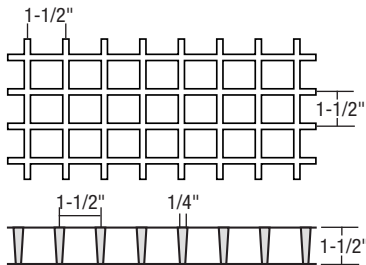

GRATING PACIFIC

MOLDED FIBERGLASS GRATING SIZES & OPTIONS

1" Deep 1-1/2" Square Mesh

LOAD BAR WIDTH 1/4" ±
 LOAD BAR CENTERS 1-1/2"
 CROSS BAR CENTERS 1-1/2"
 OPEN AREA 70%
 WEIGHT/SQ. FT. 2.5 LBS.

Depth	Mesh	Panel Size	Weight	Resins	Colors
1"	1-1/2" Square	3' x 10'	75#	Corvex, VI-Corr, FGI-AM	Green, Yellow, Dark Gray, Light Gray, Orange
1"	1-1/2" Square	4' x 8'	80#		
1"	1-1/2" Square	4' x 12'	120#		

1" Deep 1" x 4" Rectangular Mesh

LOAD BAR WIDTH 1/4" ±
 LOAD BAR CENTERS 1"
 CROSS BAR CENTERS 4"
 OPEN AREA 69%
 WEIGHT/SQ. FT. 2.5 LBS.

Depth	Mesh	Panel Size	Weight	Resins	Colors
1"	1" x 4" Rect.	10' x 3'	75#	Corvex, VI-Corr, FGI-AM	Green, Yellow, Dark Gray, Light Gray, Orange
1"	1" x 4" Rect.	8' x 4'	80#		

1-1/2" Deep 1-1/2" Square Mesh

LOAD BAR WIDTH 1/4" ±
 LOAD BAR CENTERS 1-1/2"
 CROSS BAR CENTERS 1-1/2"
 OPEN AREA 70%
 WEIGHT/SQ. FT. 3.75 LBS.

Depth	Mesh	Panel Size	Weight	Resins	Colors
1-1/2"	1-1/2" Square	3' x 10'	113#	Corvex, VI-Corr, FGI-AM	Green, Yellow, Dark Gray, Light Gray, Orange
1-1/2"	1-1/2" Square	4' x 8'	120#		
1-1/2"	1-1/2" Square	5' x 10'	188#		
1-1/2"	1-1/2" Square	4' x 12'	180#		

GRATING PACIFIC

MOLDED FIBERGLASS GRATING SIZES & OPTIONS

2" Deep 2" Square Mesh

LOAD BAR WIDTH 1/4" ±
LOAD BAR CENTERS 2"
CROSS BAR CENTERS 2"
OPEN AREA 72%
WEIGHT/SQ. FT. 4.0 LBS.

Depth	Mesh	Panel Size	Weight	Resins	Colors
2"	2" Square	4' x 12'	192#	Corvex	Green, Yellow, Dark Gray, Light Gray, Orange