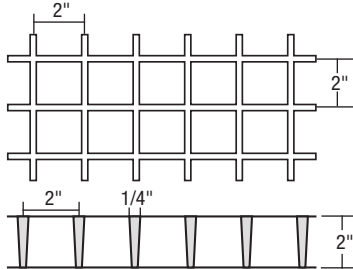

GRATING PACIFIC

MOLDED FIBERGLASS GRATING SIZES & OPTIONS

1" Deep 1-1/2" Square Mesh

LOAD BAR WIDTH 1/4" ±
 LOAD BAR CENTERS 1-1/2"
 CROSS BAR CENTERS 1-1/2"
 OPEN AREA 70%
 WEIGHT/SQ. FT. 2.5 LBS.

Depth	Mesh	Panel Size	Weight	Resins	Colors
1"	1-1/2" Square	3' x 10'	75#	Corvex, VI-Corr, FGI-AM	Green, Yellow, Dark Gray, Light Gray, Orange
1"	1-1/2" Square	4' x 8'	80#		
1"	1-1/2" Square	4' x 12'	120#		

1" Deep 1" x 4" Rectangular Mesh

LOAD BAR WIDTH 1/4" ±
 LOAD BAR CENTERS 1"
 CROSS BAR CENTERS 4"
 OPEN AREA 69%
 WEIGHT/SQ. FT. 2.5 LBS.

Depth	Mesh	Panel Size	Weight	Resins	Colors
1"	1" x 4" Rect.	10' x 3'	75#	Corvex, VI-Corr, FGI-AM	Green, Yellow, Dark Gray, Light Gray, Orange
1"	1" x 4" Rect.	8' x 4'	80#		

1-1/2" Deep 1-1/2" Square Mesh

LOAD BAR WIDTH 1/4" ±
 LOAD BAR CENTERS 1-1/2"
 CROSS BAR CENTERS 1-1/2"
 OPEN AREA 70%
 WEIGHT/SQ. FT. 3.75 LBS.

Depth	Mesh	Panel Size	Weight	Resins	Colors
1-1/2"	1-1/2" Square	3' x 10'	113#	Corvex, VI-Corr, FGI-AM	Green, Yellow, Dark Gray, Light Gray, Orange
1-1/2"	1-1/2" Square	4' x 8'	120#		
1-1/2"	1-1/2" Square	5' x 10'	188#		
1-1/2"	1-1/2" Square	4' x 12'	180#		

GRATING PACIFIC

MOLDED FIBERGLASS GRATING SIZES & OPTIONS

2" Deep 2" Square Mesh

LOAD BAR WIDTH 1/4" ±
LOAD BAR CENTERS 2"
CROSS BAR CENTERS 2"
OPEN AREA 72%
WEIGHT/SQ. FT. 4.0 LBS.

Depth	Mesh	Panel Size	Weight	Resins	Colors
2"	2" Square	4' x 12'	192#	Corvex	Green, Yellow, Dark Gray, Light Gray, Orange