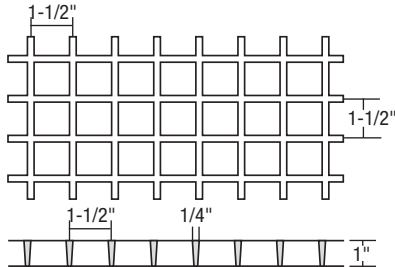

GRATING PACIFIC

MOLDED FIBERGLASS GRATING SIZES & OPTIONS

1" Deep 1-1/2" Square Mesh

LOAD BAR WIDTH 1/4" ±
 LOAD BAR CENTERS 1-1/2"
 CROSS BAR CENTERS 1-1/2"
 OPEN AREA 70%
 WEIGHT/SQ. FT. 2.5 LBS.

Depth	Mesh	Panel Size	Weight	Resins	Colors
1"	1-1/2" Square	3' x 10'	75#	Corvex, VI-Corr, FGI-AM	Green, Yellow, Dark Gray, Light Gray, Orange
1"	1-1/2" Square	4' x 8'	80#		
1"	1-1/2" Square	4' x 12'	120#		

1" Deep 1" x 4" Rectangular Mesh

LOAD BAR WIDTH 1/4" ±
 LOAD BAR CENTERS 1"
 CROSS BAR CENTERS 4"
 OPEN AREA 69%
 WEIGHT/SQ. FT. 2.5 LBS.

Depth	Mesh	Panel Size	Weight	Resins	Colors
1"	1" x 4" Rect.	10' x 3'	75#	Corvex, VI-Corr, FGI-AM	Green, Yellow, Dark Gray, Light Gray, Orange
1"	1" x 4" Rect.	8' x 4'	80#		

1-1/2" Deep 1-1/2" Square Mesh

LOAD BAR WIDTH 1/4" ±
 LOAD BAR CENTERS 1-1/2"
 CROSS BAR CENTERS 1-1/2"
 OPEN AREA 70%
 WEIGHT/SQ. FT. 3.75 LBS.

Depth	Mesh	Panel Size	Weight	Resins	Colors
1-1/2"	1-1/2" Square	3' x 10'	113#	Corvex, VI-Corr, FGI-AM	Green, Yellow, Dark Gray, Light Gray, Orange
1-1/2"	1-1/2" Square	4' x 8'	120#		
1-1/2"	1-1/2" Square	5' x 10'	188#		
1-1/2"	1-1/2" Square	4' x 12'	180#		

LOAD BAR WIDTH 1/4" ±
LOAD BAR CENTERS 3/4"
CROSS BAR CENTERS 4"
OPEN AREA 62%
WEIGHT/SQ. FT. 3.0 LBS.

Depth	Mesh	Panel Size	Weight	Resins	Colors
1"	3/4" x 4"	4' x 8' 4' x 10' 4' x 12'	144#	Corvex	Light Gray Dark Gray