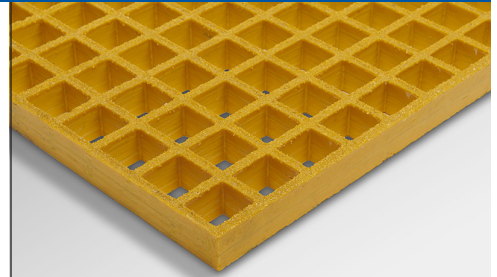

GRATING PACIFIC

MOLDED FIBERGLASS GRATING SIZES & OPTIONS

1" Deep 1-1/2" Square Mesh

LOAD BAR WIDTH 1/4" ±
 LOAD BAR CENTERS 1-1/2"
 CROSS BAR CENTERS 1-1/2"
 OPEN AREA 70%
 WEIGHT/SQ. FT. 2.5 LBS.

Depth	Mesh	Panel Size	Weight	Resins	Colors
1"	1-1/2" Square	3' x 10'	75#	Corvex, VI-Corr, FGI-AM	Green, Yellow, Dark Gray, Light Gray, Orange
1"	1-1/2" Square	4' x 8'	80#		
1"	1-1/2" Square	4' x 12'	120#		

1" Deep 1" x 4" Rectangular Mesh

LOAD BAR WIDTH 1/4" ±
 LOAD BAR CENTERS 1"
 CROSS BAR CENTERS 4"
 OPEN AREA 69%
 WEIGHT/SQ. FT. 2.5 LBS.

Depth	Mesh	Panel Size	Weight	Resins	Colors
1"	1" x 4" Rect.	10' x 3'	75#	Corvex, VI-Corr, FGI-AM	Green, Yellow, Dark Gray, Light Gray, Orange
1"	1" x 4" Rect.	8' x 4'	80#		

1-1/2" Deep 1-1/2" Square Mesh

LOAD BAR WIDTH 1/4" ±
 LOAD BAR CENTERS 1-1/2"
 CROSS BAR CENTERS 1-1/2"
 OPEN AREA 70%
 WEIGHT/SQ. FT. 3.75 LBS.

Depth	Mesh	Panel Size	Weight	Resins	Colors
1-1/2"	1-1/2" Square	3' x 10'	113#	Corvex, VI-Corr, FGI-AM	Green, Yellow, Dark Gray, Light Gray, Orange
1-1/2"	1-1/2" Square	4' x 8'	120#		
1-1/2"	1-1/2" Square	5' x 10'	188#		
1-1/2"	1-1/2" Square	4' x 12'	180#		

GRATING PACIFIC

MOLDED FIBERGLASS GRATING SIZES & OPTIONS

2" Deep 2" Square Mesh

LOAD BAR WIDTH 1/4" ±
LOAD BAR CENTERS 2"
CROSS BAR CENTERS 2"
OPEN AREA 72%
WEIGHT/SQ. FT. 4.0 LBS.

Depth	Mesh	Panel Size	Weight	Resins	Colors
2"	2" Square	4' x 12'	192#	Corvex	Green, Yellow, Dark Gray, Light Gray, Orange