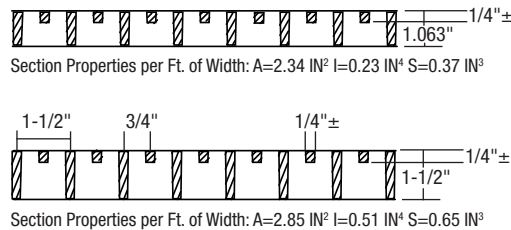

Micro-Mesh® - 3/4" Square Mesh

Depth	Mesh	Panel Size	Weight	Resins	Colors
1"	3/4" Square	4' x 12'	139#	Corvex	Light Gray
1-1/2"	3/4" Square	4' x 12'	216#