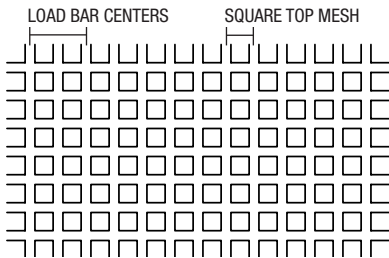

1-1/2" Deep 1-1/2" Square Mesh

LOAD BAR WIDTH 1/4" ±
 LOAD BAR CENTERS 1-1/2"
 CROSS BAR CENTERS 1-1/2"
 OPEN AREA 70%
 WEIGHT/SQ. FT. 3.75 LBS.

Depth	Mesh	Panel Size	Weight	Resins	Colors
1-1/2"	1-1/2" Square	3' x 10'	113#	Corvex, VI-Corr, FGI-AM	Green, Yellow, Dark Gray, Light Gray, Orange
1-1/2"	1-1/2" Square	4' x 8'	120#		
1-1/2"	1-1/2" Square	5' x 10'	188#		
1-1/2"	1-1/2" Square	4' x 12'	180#		

GRATING PACIFIC

MOLDED FIBERGLASS GRATING SIZES & OPTIONS

2" Deep 2" Square Mesh

LOAD BAR WIDTH 1/4" ±
LOAD BAR CENTERS 2"
CROSS BAR CENTERS 2"
OPEN AREA 72%
WEIGHT/SQ. FT. 4.0 LBS.

Depth	Mesh	Panel Size	Weight	Resins	Colors
2"	2" Square	4' x 12'	192#	Corvex	Green, Yellow, Dark Gray, Light Gray, Orange

Micro-Mesh® - 3/4" Square Mesh

Depth	Mesh	Panel Size	Weight	Resins	Colors
1"	3/4" Square	4' x 12'	139#	Corvex	Light Gray
1-1/2"	3/4" Square	4' x 12'	216#		

ECOGRATE®62 - 1" Deep, 3/4" x 4" Rectangular Mesh

LOAD BAR WIDTH 1/4" ±
LOAD BAR CENTERS 3/4"
CROSS BAR CENTERS 4"
OPEN AREA 62%
WEIGHT/SQ. FT. 3.0 LBS.

Depth	Mesh	Panel Size	Weight	Resins	Colors
1"	3/4" x 4"	4' x 8' 4' x 10' 4' x 12'	144#	Corvex	Light Gray Dark Gray