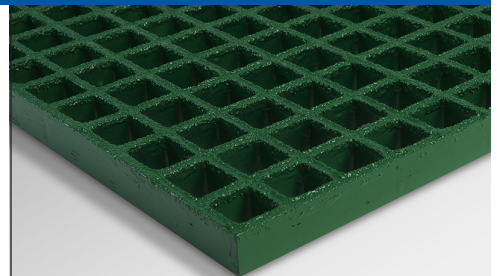

GRATING PACIFIC

MOLDED FIBERGLASS GRATING SIZES & OPTIONS

1" Deep 1-1/2" Square Mesh

LOAD BAR WIDTH 1/4" ±
 LOAD BAR CENTERS 1-1/2"
 CROSS BAR CENTERS 1-1/2"
 OPEN AREA 70%
 WEIGHT/SQ. FT. 2.5 LBS.

Depth	Mesh	Panel Size	Weight	Resins	Colors
1"	1-1/2" Square	3' x 10'	75#	Corvex, VI-Corr, FGI-AM	Green, Yellow, Dark Gray, Light Gray, Orange
1"	1-1/2" Square	4' x 8'	80#		
1"	1-1/2" Square	4' x 12'	120#		

1" Deep 1" x 4" Rectangular Mesh

LOAD BAR WIDTH 1/4" ±
 LOAD BAR CENTERS 1"
 CROSS BAR CENTERS 4"
 OPEN AREA 69%
 WEIGHT/SQ. FT. 2.5 LBS.

Depth	Mesh	Panel Size	Weight	Resins	Colors
1"	1" x 4" Rect.	10' x 3'	75#	Corvex, VI-Corr, FGI-AM	Green, Yellow, Dark Gray, Light Gray, Orange
1"	1" x 4" Rect.	8' x 4'	80#		

1-1/2" Deep 1-1/2" Square Mesh

LOAD BAR WIDTH 1/4" ±
 LOAD BAR CENTERS 1-1/2"
 CROSS BAR CENTERS 1-1/2"
 OPEN AREA 70%
 WEIGHT/SQ. FT. 3.75 LBS.

Depth	Mesh	Panel Size	Weight	Resins	Colors
1-1/2"	1-1/2" Square	3' x 10'	113#	Corvex, VI-Corr, FGI-AM	Green, Yellow, Dark Gray, Light Gray, Orange
1-1/2"	1-1/2" Square	4' x 8'	120#		
1-1/2"	1-1/2" Square	5' x 10'	188#		
1-1/2"	1-1/2" Square	4' x 12'	180#		

GRATING PACIFIC

MOLDED FIBERGLASS GRATING SIZES & OPTIONS

2" Deep 2" Square Mesh

LOAD BAR WIDTH 1/4" ±
LOAD BAR CENTERS 2"
CROSS BAR CENTERS 2"
OPEN AREA 72%
WEIGHT/SQ. FT. 4.0 LBS.

Depth	Mesh	Panel Size	Weight	Resins	Colors
2"	2" Square	4' x 12'	192#	Corvex	Green, Yellow, Dark Gray, Light Gray, Orange